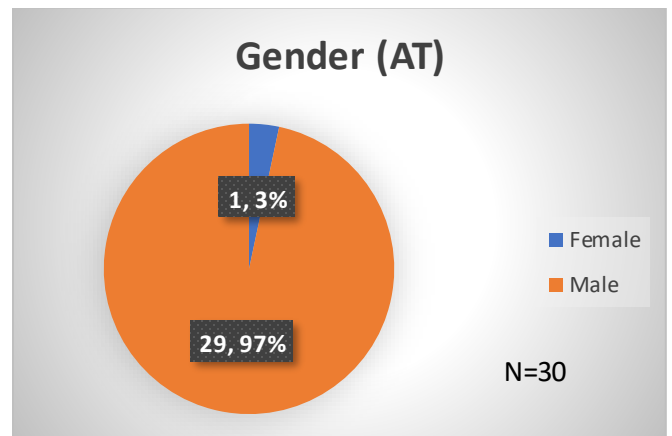

Daily Data Dashboard – October 12, 2023

Demographics for JTDC Population

Thursday Morning Midnight Count

Total # of probation Involved youth¹: 1,298

¹ Probation Active: Any youth who is pending sentencing with an active social history, has been formally placed on probation or supervision with Cook County Juvenile Probation on the date of the report.