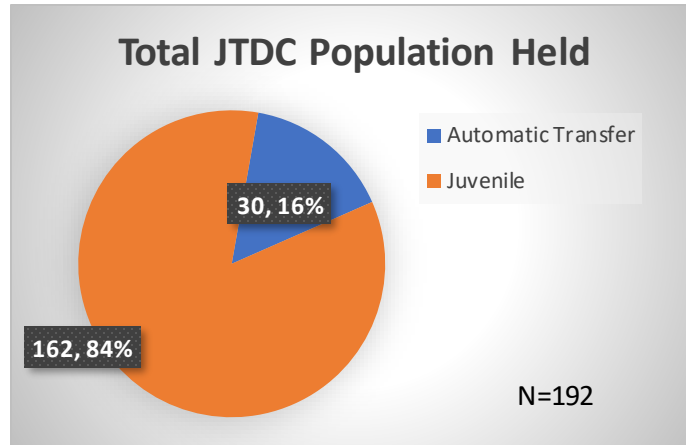

Daily Data Dashboard – October 12, 2023

Demographics for JTDC Population

Thursday Morning Midnight Count

Total # of probation Involved youth¹: 1,298

¹ Probation Active: Any youth who is pending sentencing with an active social history, has been formally placed on probation or supervision with Cook County Juvenile Probation on the date of the report.