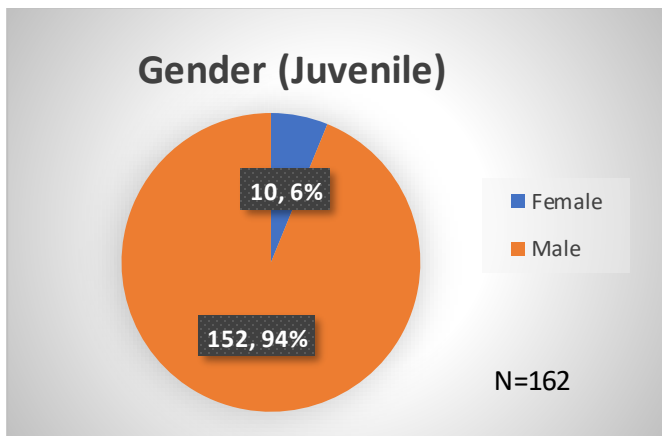

Daily Data Dashboard – October 12, 2023

Demographics for JTDC Population

Thursday Morning Midnight Count

Total # of probation Involved youth¹: 1,298

¹ Probation Active: Any youth who is pending sentencing with an active social history, has been formally placed on probation or supervision with Cook County Juvenile Probation on the date of the report.