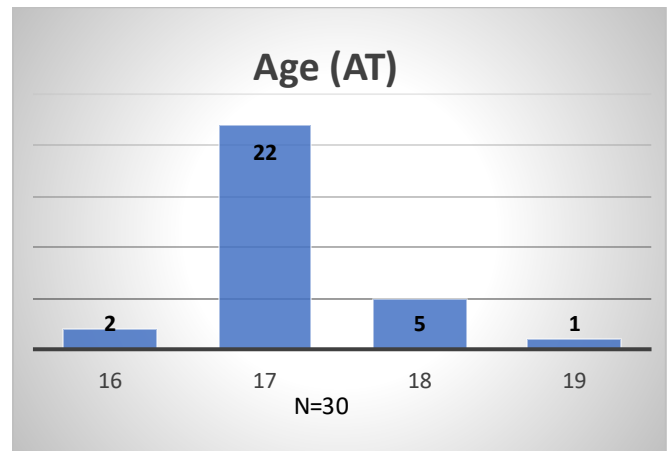

Daily Data Dashboard – October 12, 2023

Demographics for JTDC Population

Thursday Morning Midnight Count

Total # of probation Involved youth¹: 1,298

¹ Probation Active: Any youth who is pending sentencing with an active social history, has been formally placed on probation or supervision with Cook County Juvenile Probation on the date of the report.

Daily Data Dashboard – October 12, 2023
Demographics for JTDC Population
Thursday Morning Midnight Count