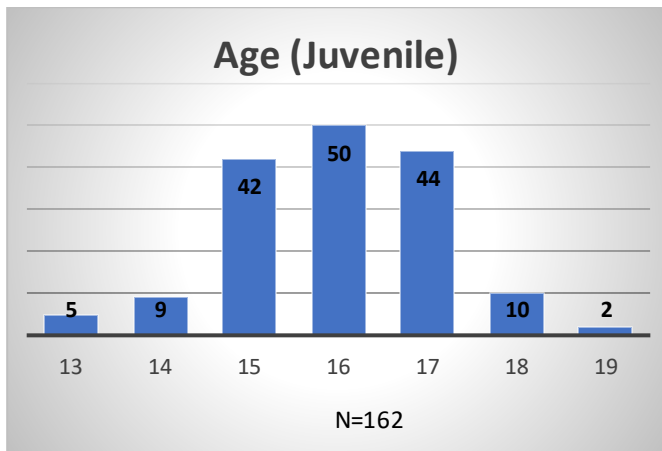

Daily Data Dashboard – October 12, 2023

Demographics for JTDC Population

Thursday Morning Midnight Count

Total # of probation Involved youth¹: 1,298

¹ Probation Active: Any youth who is pending sentencing with an active social history, has been formally placed on probation or supervision with Cook County Juvenile Probation on the date of the report.

Daily Data Dashboard – October 12, 2023
Demographics for JTDC Population
Thursday Morning Midnight Count